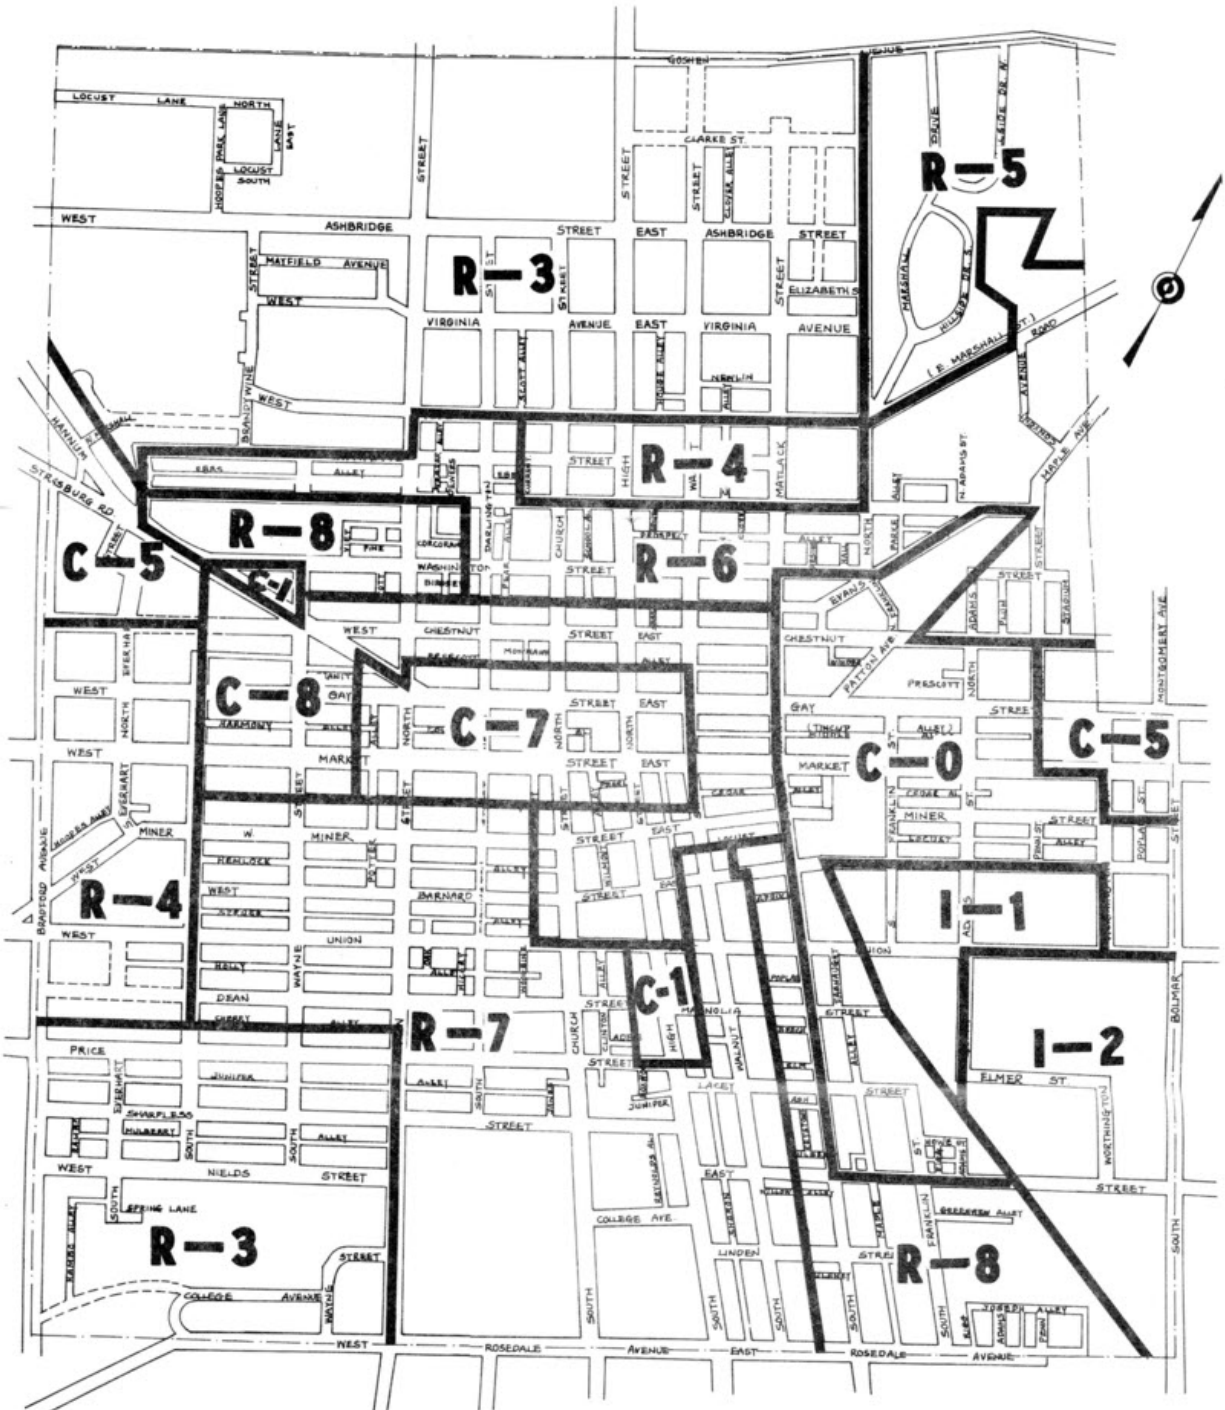

1966

06 1966 Zoning District Map of West Chester

West Chester Borough

Follow this and additional works at: http://digitalcommons.wcupa.edu/hist_wchest

Part of the [Public History Commons](#)

Recommended Citation

West Chester Borough (1966). 06 1966 Zoning District Map of West Chester. Retrieved from http://digitalcommons.wcupa.edu/hist_wchest/27

This Historical Map is brought to you for free and open access by the History at Digital Commons @ West Chester University. It has been accepted for inclusion in History of West Chester, Pennsylvania by an authorized administrator of Digital Commons @ West Chester University. For more information, please contact wccressler@wcupa.edu.